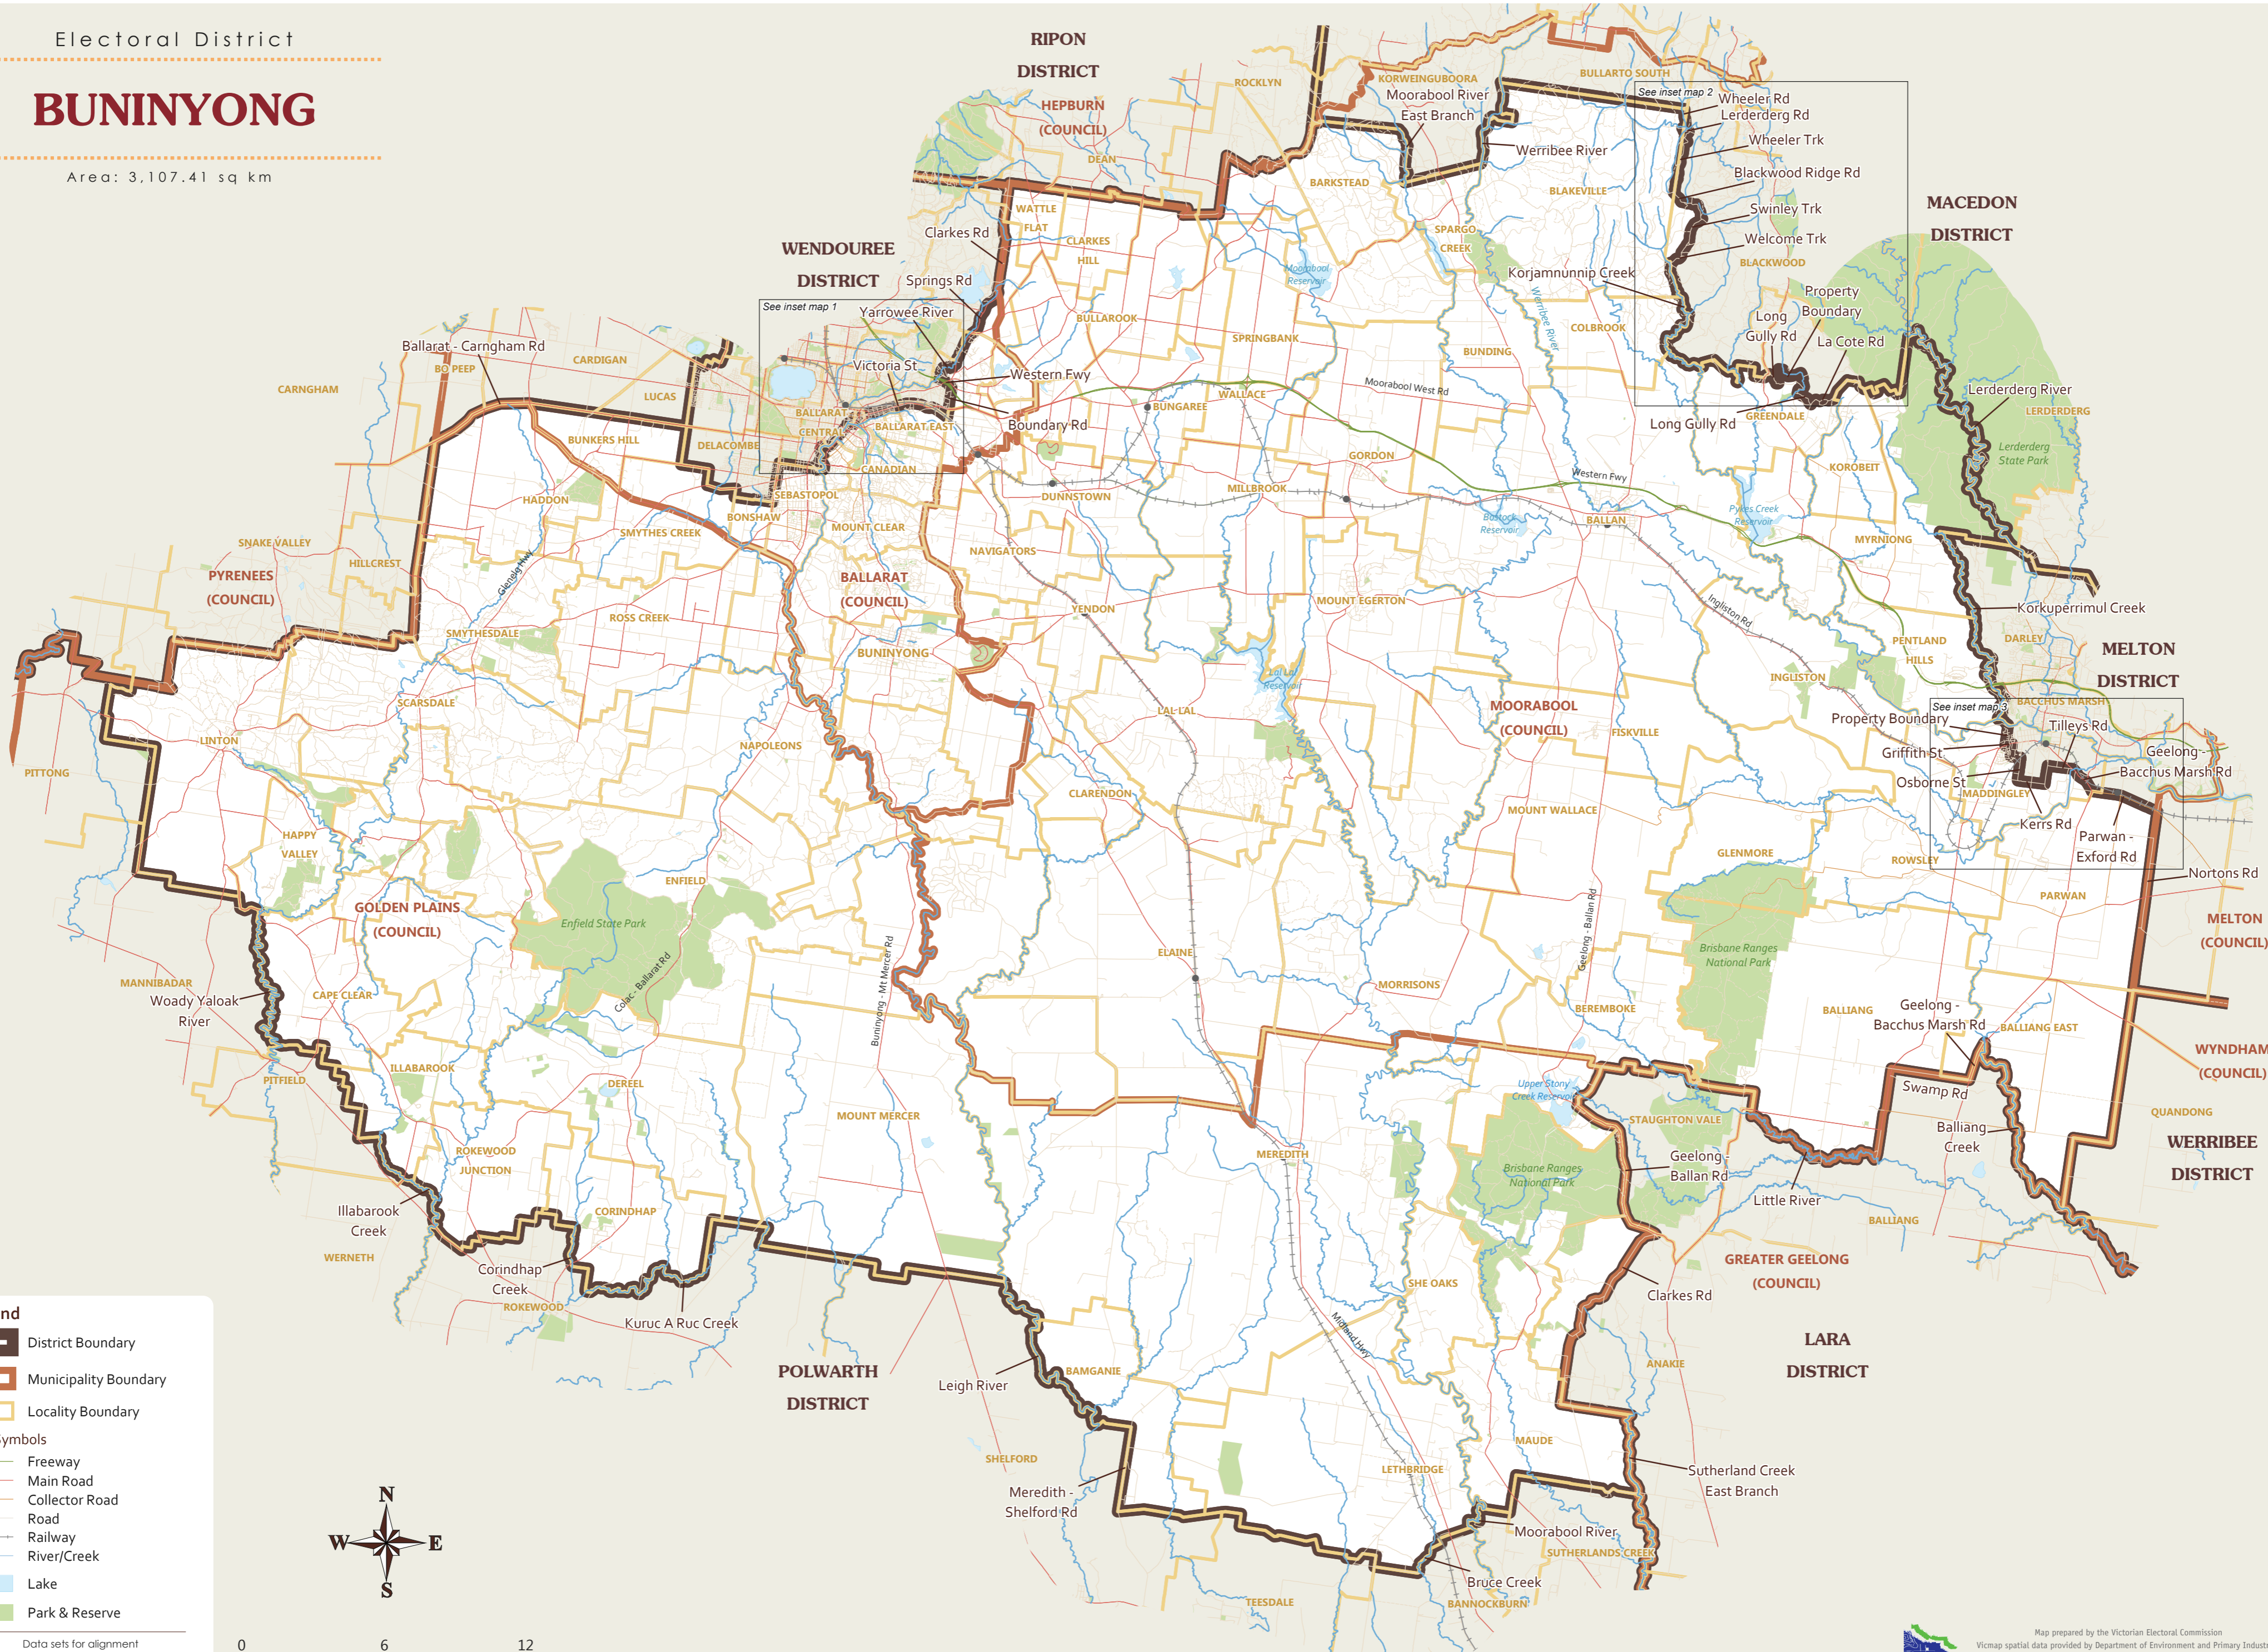

# BUNINYONG

Area: 3,107.41 sq km

**Legend**

- District Boundary
- Municipality Boundary
- Locality Boundary

**Map Symbols**

- Freeway
- Main Road
- Collector Road
- Road
- Railway
- River/Creek
- Lake
- Park & Reserve

Data sets for alignment  
 Locality as at March, 2013  
 Property grid as at April, 2013